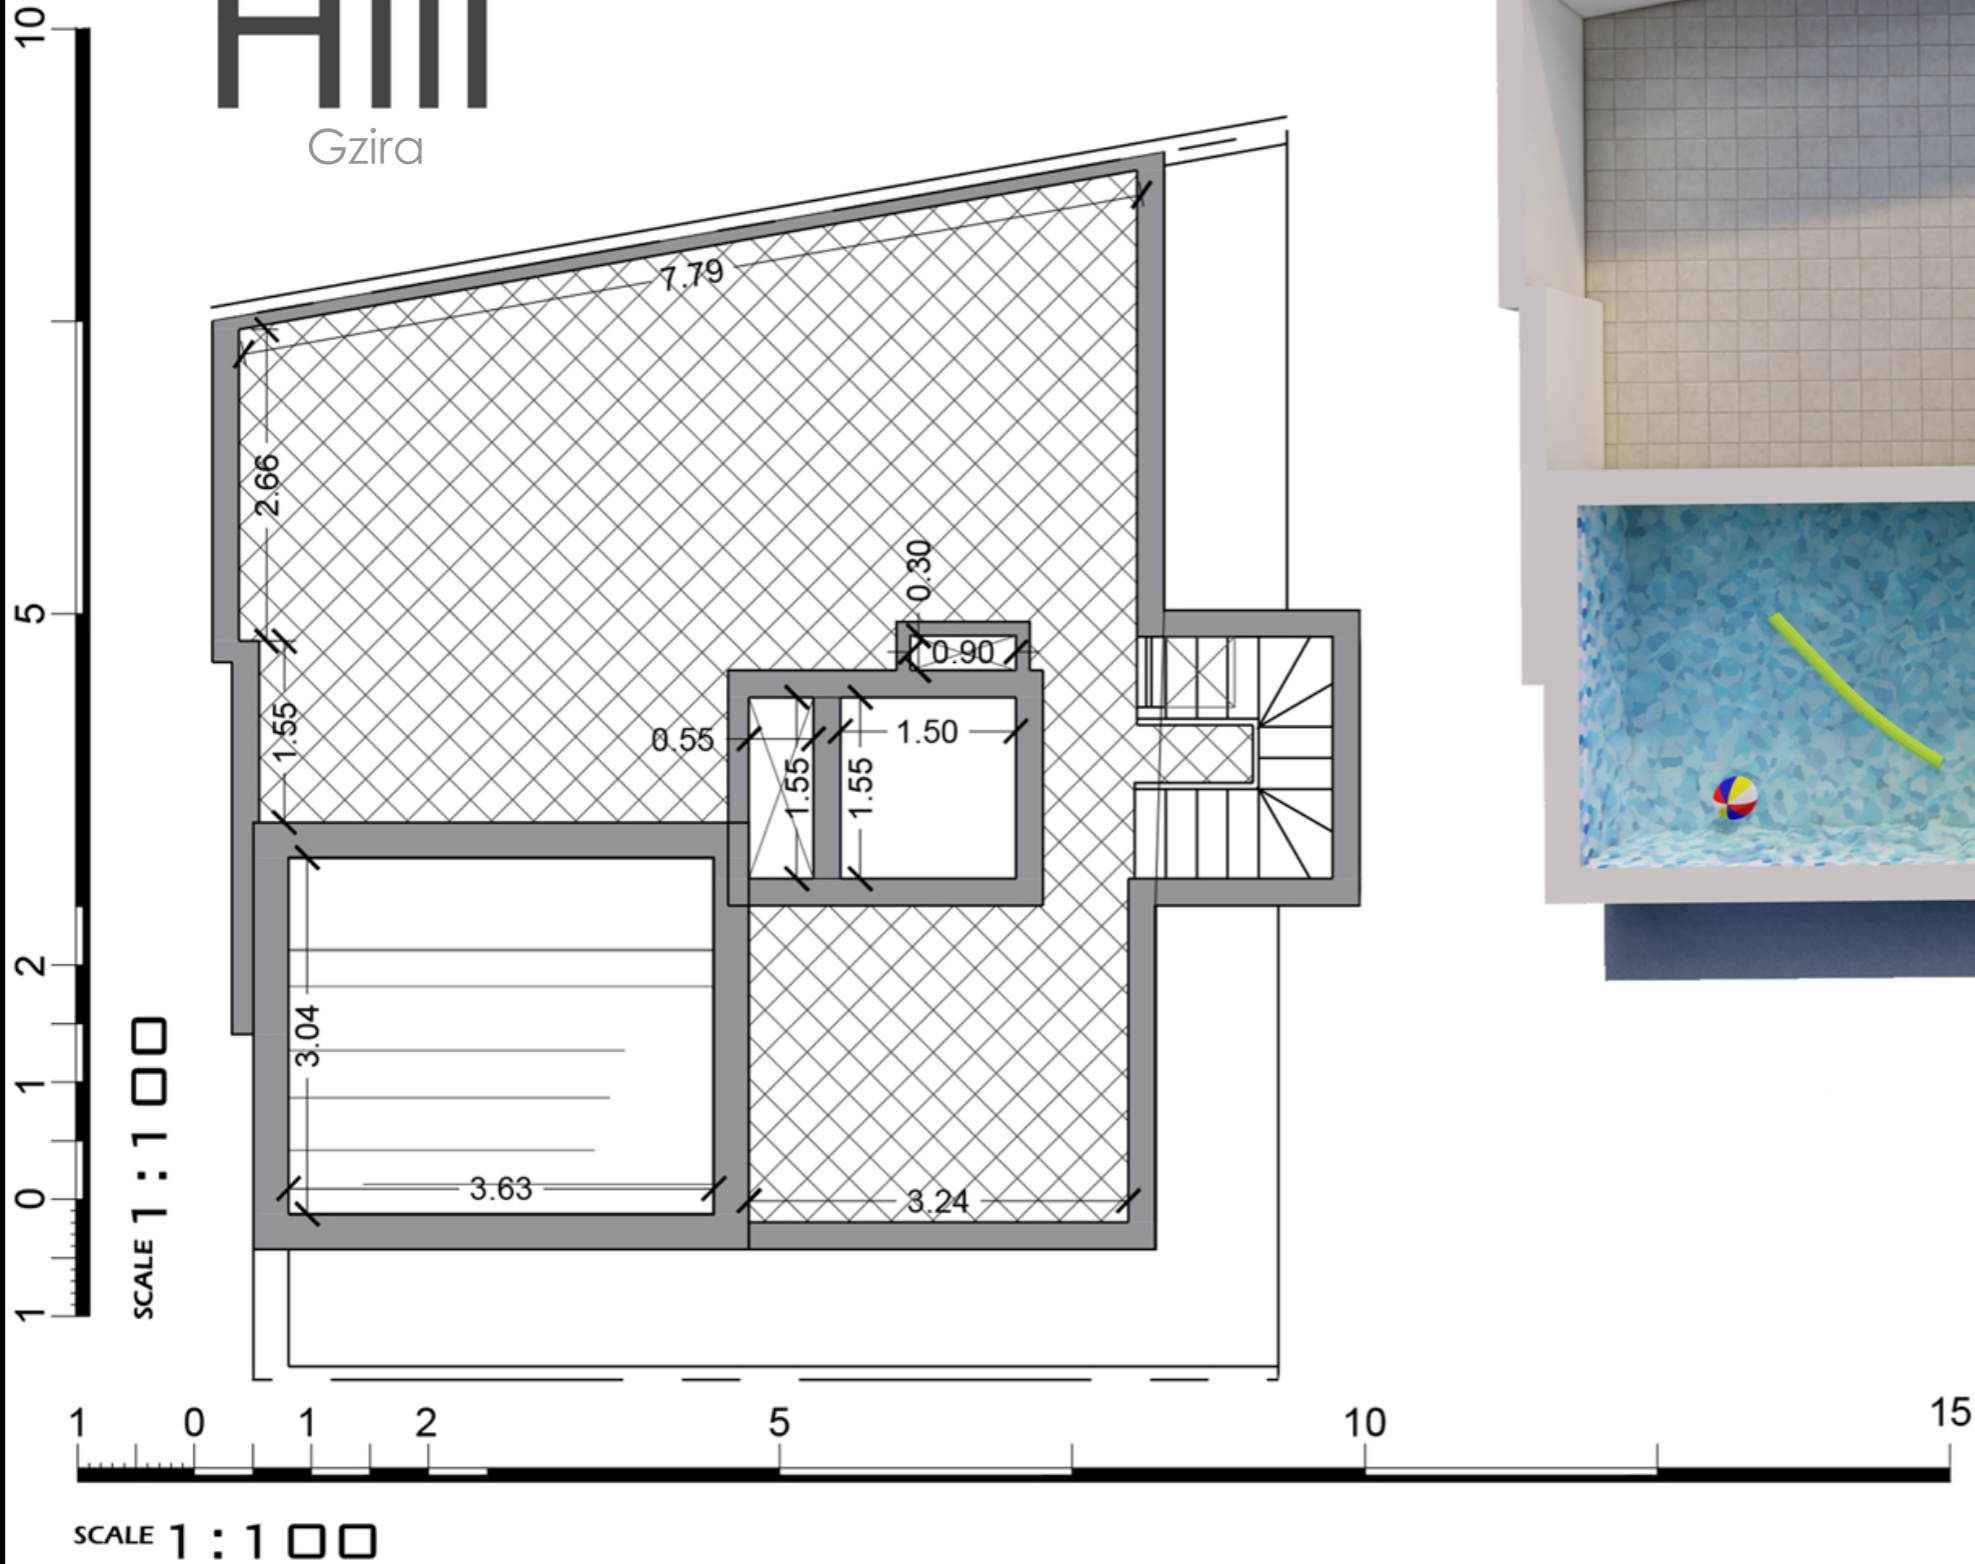

Level 12
Level 11
Level 10
Level 9
Level 8
Level 7
Level 6
Level 5
Level 4
Level 3
Level 2
Level 1

Street Level

Apartment : 17
Penthouse (Level 12)

Artistic imperssion only

Internal : 78 m² External : 25 m²
Total Area : 103 m²

Mid Hill

Gzira

Level 12
Level 11
Level 10
Level 9
Level 8
Level 7
Level 6
Level 5
Level 4
Level 3
Level 2
Level 1

Street Level

Roof Level

Artistic imperssion only

Internal : 0 m² External : 64 m²
Total Area : 64 m²