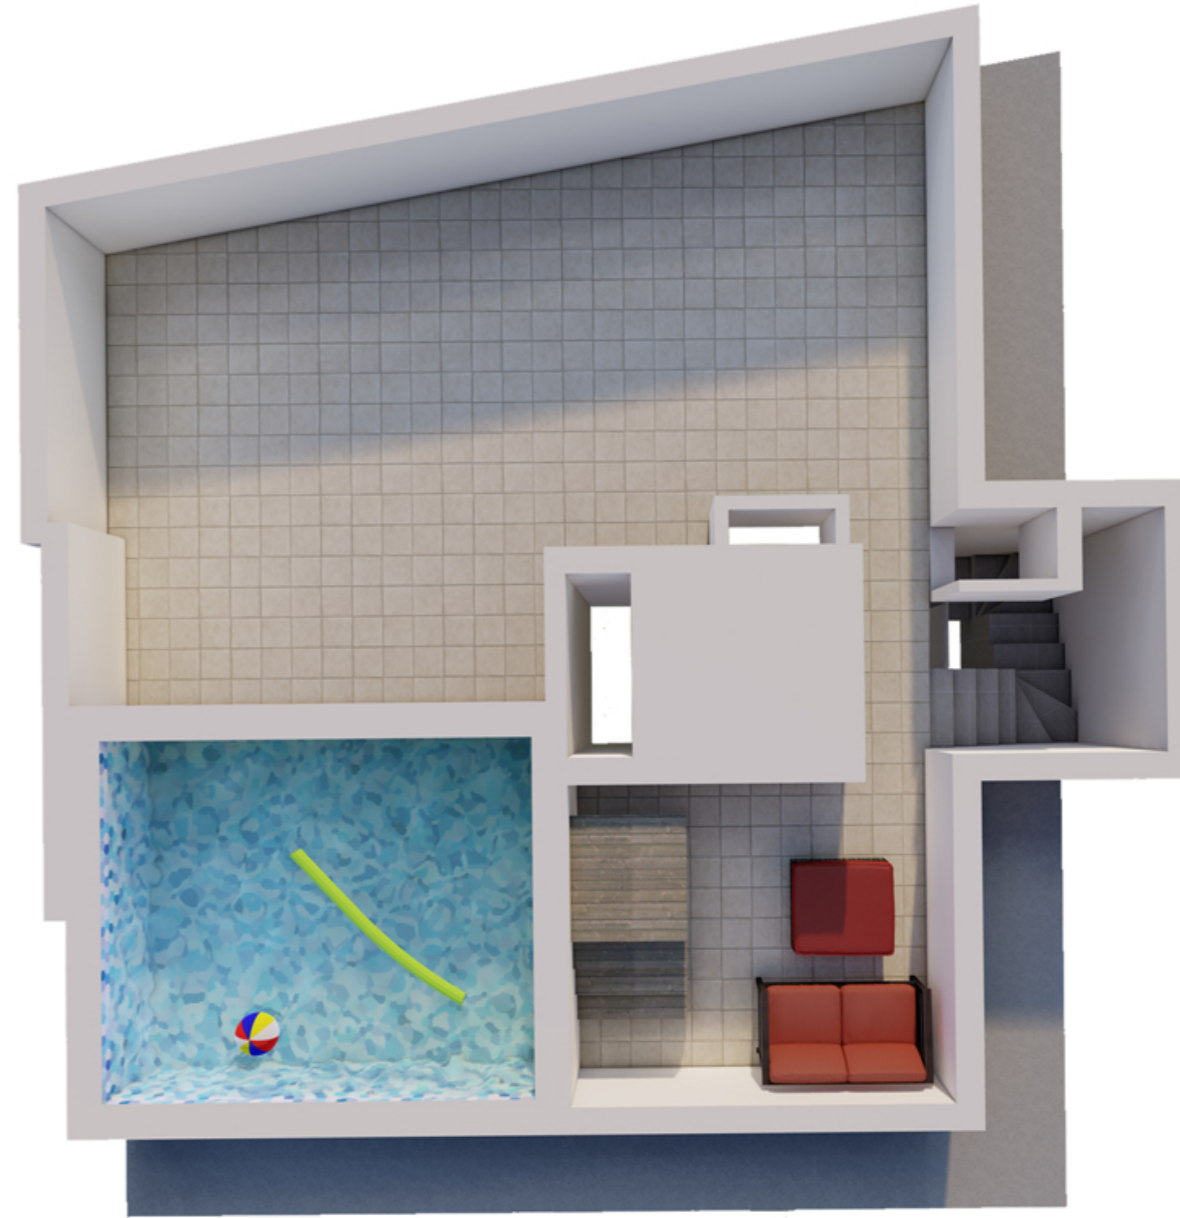

Level 12
Level 11
Level 10
Level 9
Level 8
Level 7
Level 6
Level 5
Level 4
Level 3
Level 2
Level 1

Street Level

Apartment : 17
Penthouse (Level 12)

Artistic imperssion only

Internal : 78 m² External : 25 m²
Total Area : 103 m²

Mid Hill

Gzira

Level 12
Level 11
Level 10
Level 9
Level 8
Level 7
Level 6
Level 5
Level 4
Level 3
Level 2
Level 1

Street Level

Roof Level

Artistic imperssion only

Internal : 0 m² External : 64 m²
Total Area : 64 m²